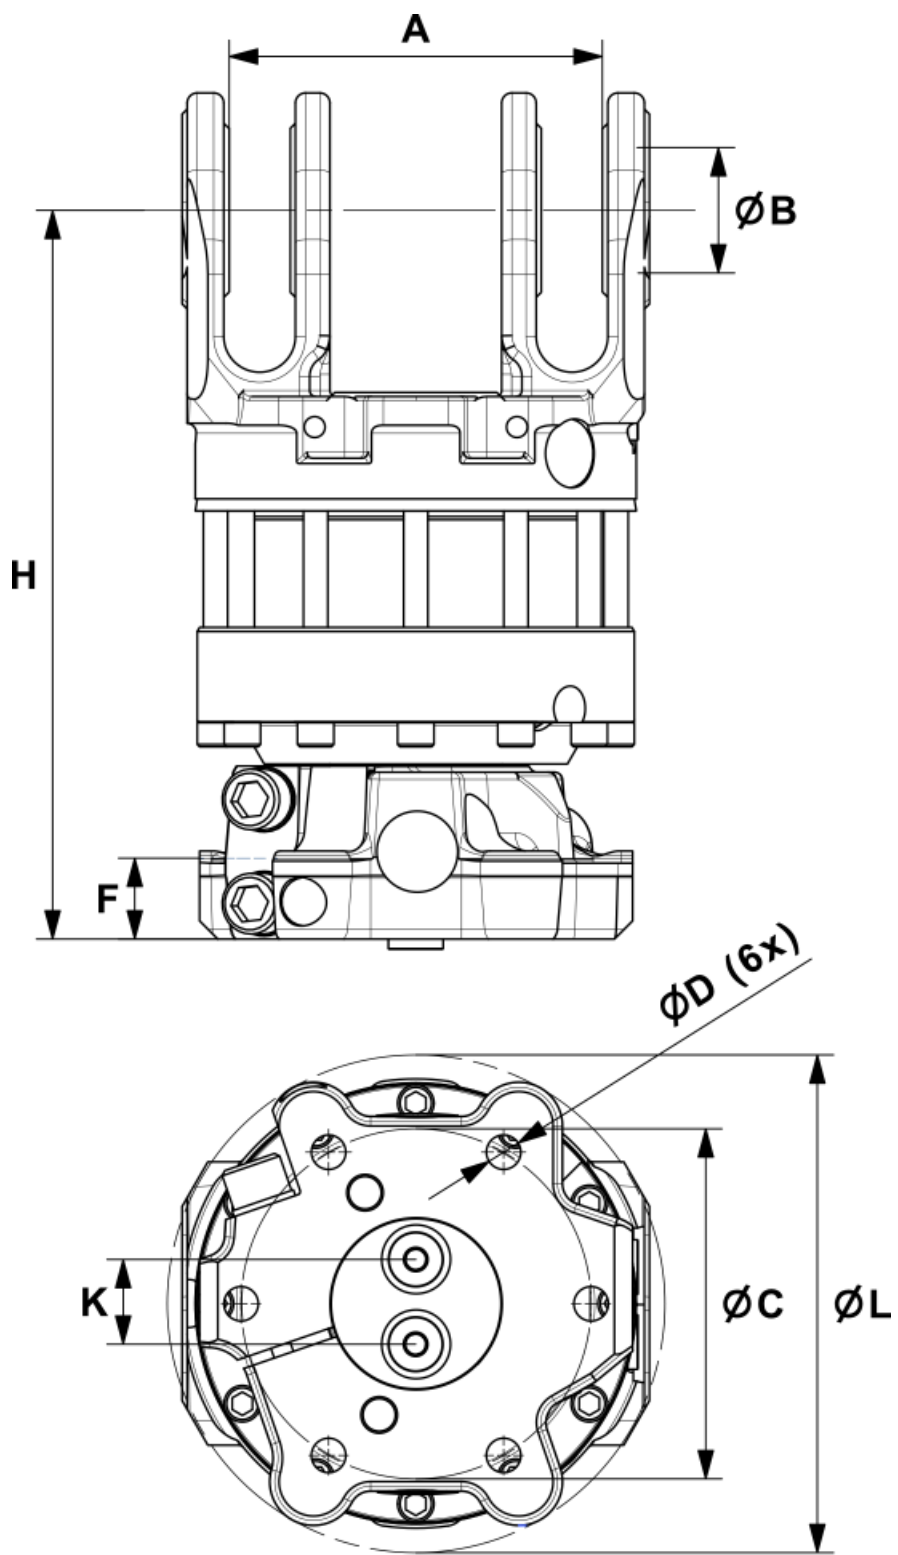

H 152	
A	MPB2
B	MPB
C	Ø173 mm
D	Ø17 mm
F	40 mm
H	360 mm
K	42 mm
L	Ø248 mm

Connections	
Upper connection	G 1/2
Lower connection	G 1/2

Rotator H 152 LS

Technical data

Part No.	7120009
Type of rotator	Harvester head rotator
Weight	64 kg
Rotation	360 degrees
Max axial load, static	100 kN
Max axial load, dynamic	50 kN
Torque at 25 Mpa	2200 Nm
Rotation max oilflow	25 l/min
Rotation max working pressure	25 MPa

Function

Load Sense

Interface

Upper interface	MPB2 184 mm
Lower interface	Ø 243 mm

Rotator suitable for MPB swing dampers.

Adapter sets are available for alternative connections.

We reserve the right to make product changes.

H 152 LS	
A	MBP2
B	MPB
C	Ø173 mm
D	Ø17 mm
F	40 mm
H	360 mm
K	42 mm
L	Ø248 mm

Connections	
Upper connection	G 1/2
Lower connection	G 1/2

По вопросам продаж и поддержки обращайтесь: itd@nt-rt.ru

www.indexator.nt-rt.ru