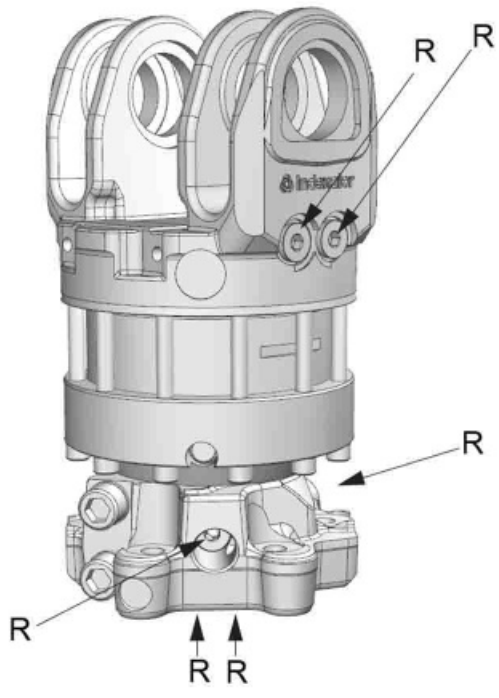

H 152	
A	MPB2
B	MPB
C	Ø173 mm
D	Ø17 mm
F	40 mm
H	360 mm
K	42 mm
L	Ø248 mm

Connections	
Upper connection	G 1/2
Lower connection	G 1/2

Rotator H 152 LS

Technical data

Part No.	7120009
Type of rotator	Harvester head rotator
Weight	64 kg
Rotation	360 degrees
Max axial load, static	100 kN
Max axial load, dynamic	50 kN
Torque at 25 Mpa	2200 Nm
Rotation max oilflow	25 l/min
Rotation max working pressure	25 MPa

Function

Load Sense

Interface

Upper interface	MPB2 184 mm
Lower interface	Ø 243 mm

Rotator suitable for MPB swing dampers.

Adapter sets are available for alternative connections.

We reserve the right to make product changes.

H 152 LS	
A	MBP2
B	MPB
C	Ø173 mm
D	Ø17 mm
F	40 mm
H	360 mm
K	42 mm
L	Ø248 mm

Connections	
Upper connection	G 1/2
Lower connection	G 1/2

По вопросам продаж и поддержки обращайтесь: itd@nt-rt.ru

www.indexator.nt-rt.ru