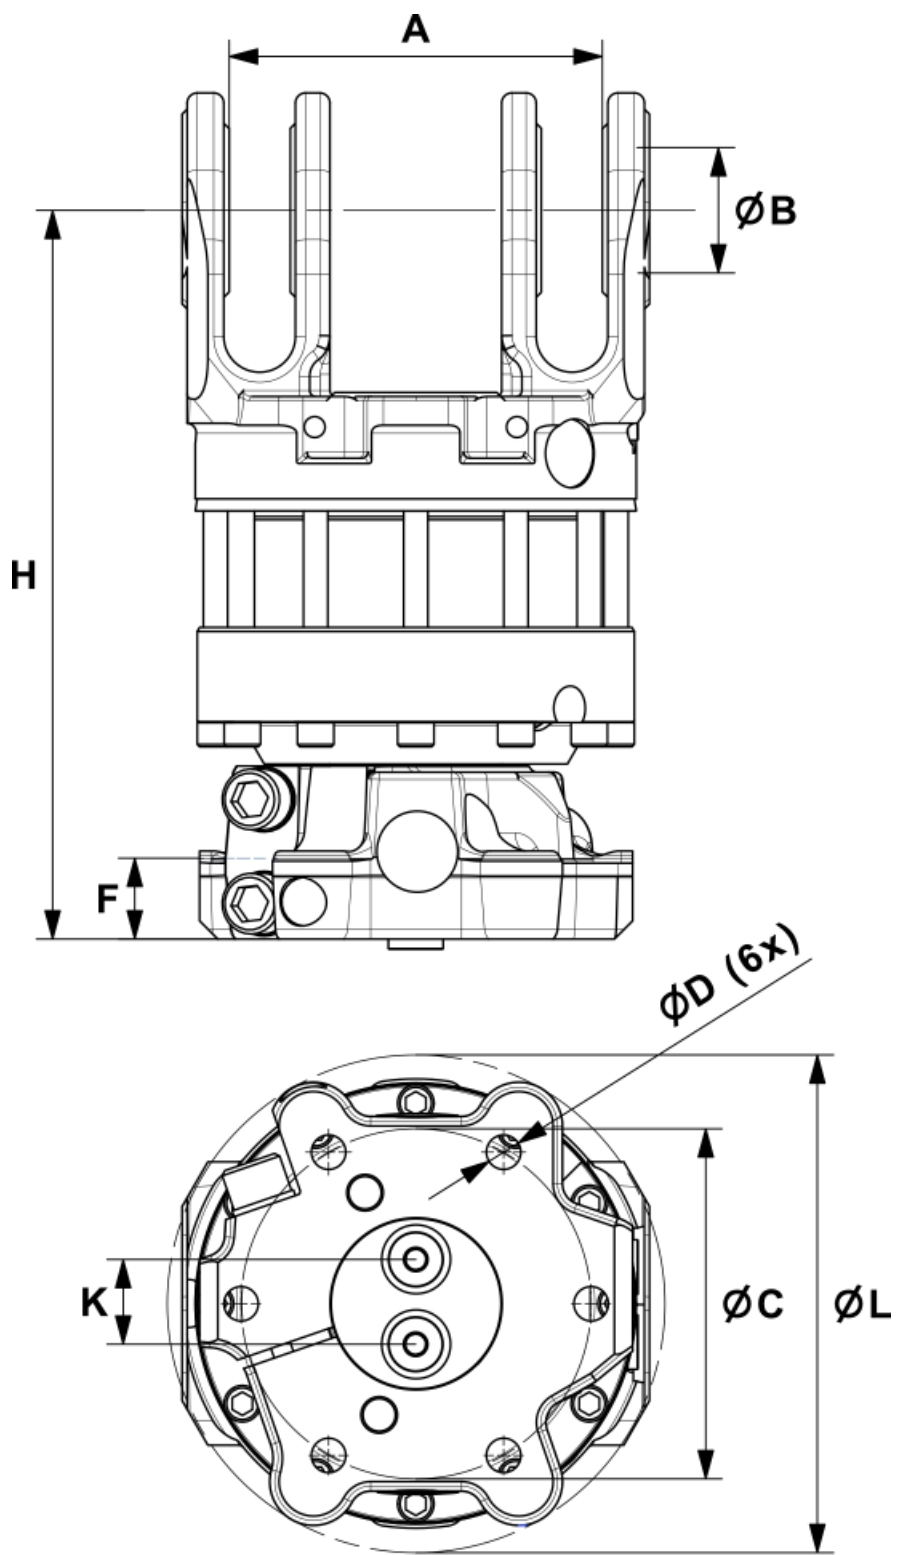

Interface

Upper interface	MPB2 184 mm
Lower interface	Ø 243 mm

Rotator suitable for MPB swing dampers.

Adapter sets are available for alternative connections.

We reserve the right to make product changes.

H 152	
A	MPB2
B	MPB
C	Ø173 mm
D	Ø17 mm
F	40 mm
H	360 mm
K	42 mm
L	Ø248 mm

Connections	
Upper connection	G 1/2
Lower connection	G 1/2

Rotator H 152 LS

Technical data

Part No.	7120009
Type of rotator	Harvester head rotator
Weight	64 kg
Rotation	360 degrees
Max axial load, static	100 kN
Max axial load, dynamic	50 kN
Torque at 25 Mpa	2200 Nm
Rotation max oilflow	25 l/min
Rotation max working pressure	25 MPa

H 152 LS	
A	MBP2
B	MPB
C	Ø173 mm
D	Ø17 mm
F	40 mm
H	360 mm
K	42 mm
L	Ø248 mm

Connections	
Upper connection	G 1/2
Lower connection	G 1/2

По вопросам продаж и поддержки обращайтесь: itd@nt-rt.ru

www.indexator.nt-rt.ru