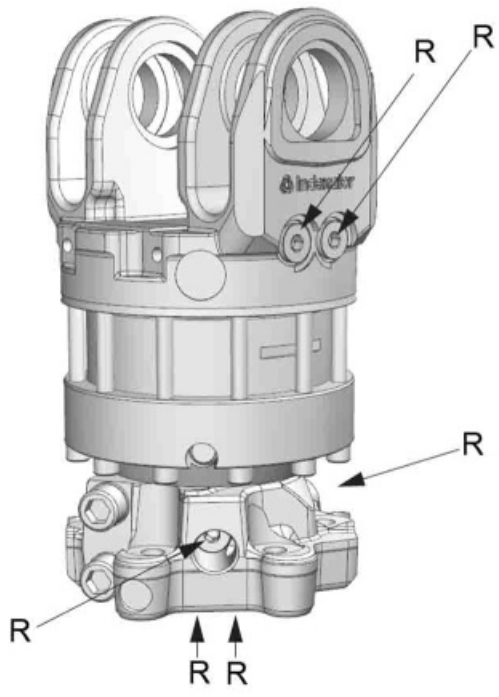

Казахстан (7273)495-231

Киргизия (996)312-96-26-47

Таджикистан (992)427-82-92-69

Rotator H 152

Technical data

Part No.	7120006
Type of rotator	Harvester head rotator
Weight	64 kg
Rotation	360 degrees
Max axial load, static	100 kN
Max axial load, dynamic	50 kN
Torque at 25 Mpa	2200 Nm
Rotation max oilflow	25 l/min
Rotation max working pressure	25 MPa

Interface

Upper interface	MPB2 184 mm
Lower interface	Ø 243 mm

Rotator suitable for MPB swing dampers.

Adapter sets are available for alternative connections.

We reserve the right to make product changes.

H 152	
A	MPB2
B	MPB
C	Ø173 mm
D	Ø17 mm
F	40 mm
H	360 mm
K	42 mm
L	Ø248 mm

Connections	
Upper connection	G 1/2
Lower connection	G 1/2

Rotator H 152 LS

Technical data

Part No.	7120009
Type of rotator	Harvester head rotator
Weight	64 kg
Rotation	360 degrees
Max axial load, static	100 kN
Max axial load, dynamic	50 kN
Torque at 25 Mpa	2200 Nm
Rotation max oilflow	25 l/min
Rotation max working pressure	25 MPa