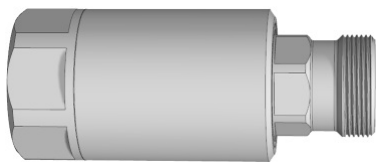

K100 G1 1/4

Technical data

Part No.	9010015
Type	Female x Male
Type of connection	G-G
Max work pressure	40 MPa
Seal kit	6003020
Weight	1.57 kg

G = BSP, 60 cone
Temperature range (standard) = -30 C - +100 C

We reserve the right to make product changes.

K100 G1 1/4	
B1	G 1 1/4
B2	G 1 1/4
L	125 mm
ØD	25 mm
NV1	55 mm
NV2	36 mm
ØA	62 mm